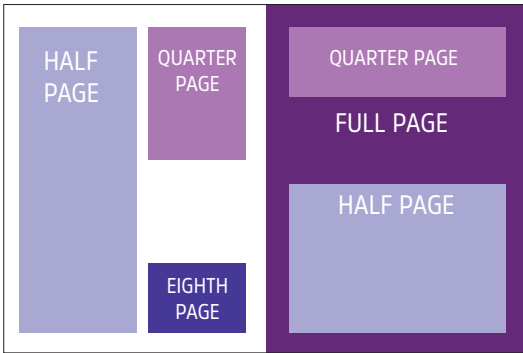

No VAT!

Open Up Chorlton

SIX
issues a year
 February
 April
 June
 August
 October
 December

Open Up South Manchester

SIX
issues a year
 January
 March
 May
 July
 September
 November

Now in our
14th year!

Affordable & effective local advertising

ADVERT SIZES

Advert Size	Height x Width
Full page	248mm x 176mm (includes 3mm bleed) Trimmed to 242mm x 170mm
Half (vertical)	212mm x 75mm
Half (horizontal)	104.5mm x 153mm
Quarter (vertical)	104.5mm x 75mm
Quarter (horizontal)	50.75mm x 153mm
Eighth	50.75mm x 75mm
Sixteenth	23.875mm x 75mm