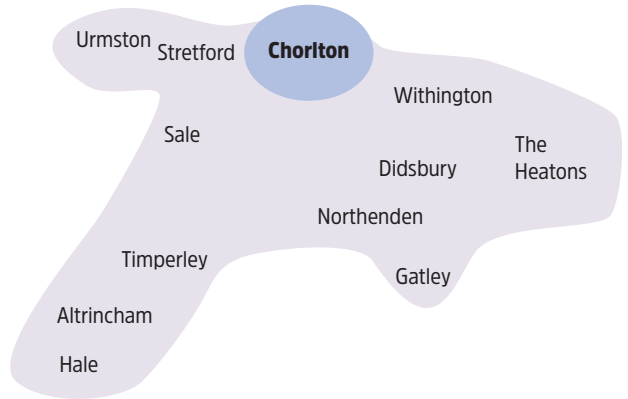

No VAT!

Open Up Chorlton

SIX
issues a year
 February
 April
 June
 August
 October
 December

Open Up South Manchester

SIX
issues a year
 January
 March
 May
 July
 September
 November

Now in our
14th year!

Affordable & effective local advertising

ADVERT SIZES

Advert Size	Height x Width
Full page	248mm x 176mm (includes 3mm bleed) Trimmed to 242mm x 170mm
Half (vertical)	212mm x 75mm
Half (horizontal)	104.5mm x 153mm
Quarter (vertical)	104.5mm x 75mm
Quarter (horizontal)	50.75mm x 153mm
Eighth	50.75mm x 75mm
Sixteenth	23.875mm x 75mm